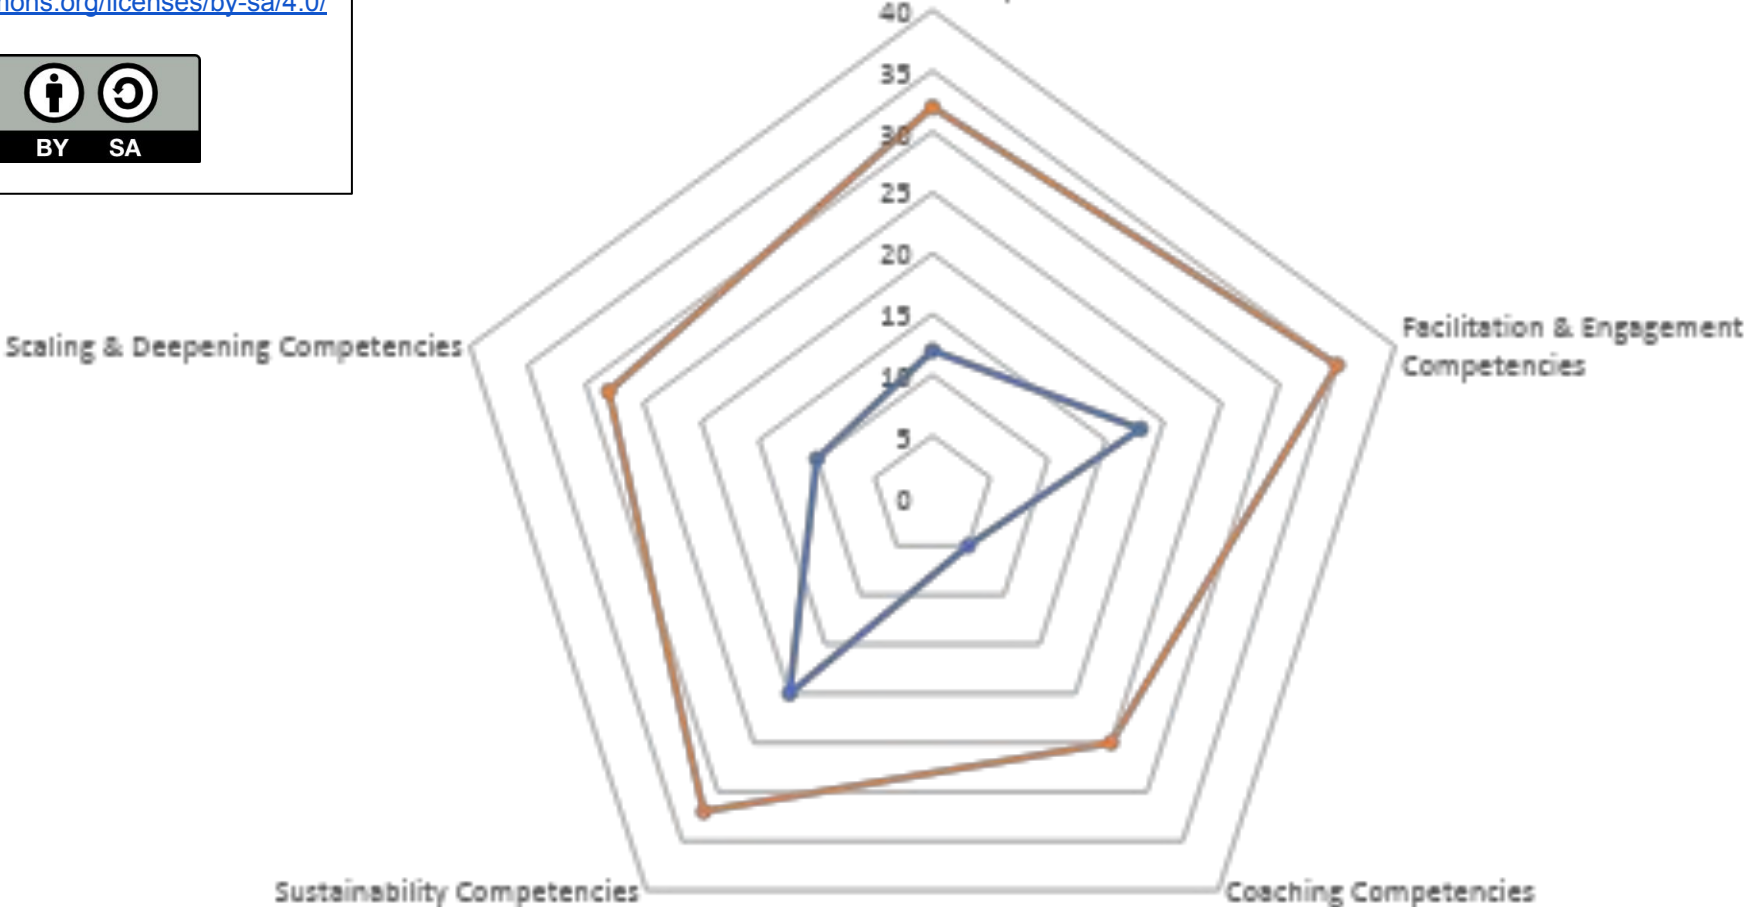

Competency Assessment for Community Climate Coaches

CCC Competency Assessment Overview

Current Level Transformation Competencies Target Level

All the documents within this project are published under the following creative commons licence: CC-BY-SA 4.0 International - <https://creativecommons.org/licenses/by-sa/4.0/>

Transformation Competency Assessment

Facilitation & Engagement Competency Assessment

Coaching Competency Assessment

CCC Sustainability Competency Assessment

CCC Scaling & Deepening Competency Assessment

Competency Development Pathways for Community Climate Coaches

Learning Pathways		
Foundation Level	Core Level	Advanced Level
Foundation Level	Core Level	Advanced Level
Foundation Level	Core Level	Advanced Level
Foundation Level	Core Level	Advanced Level
Foundation Level	Core Level	Advanced Level