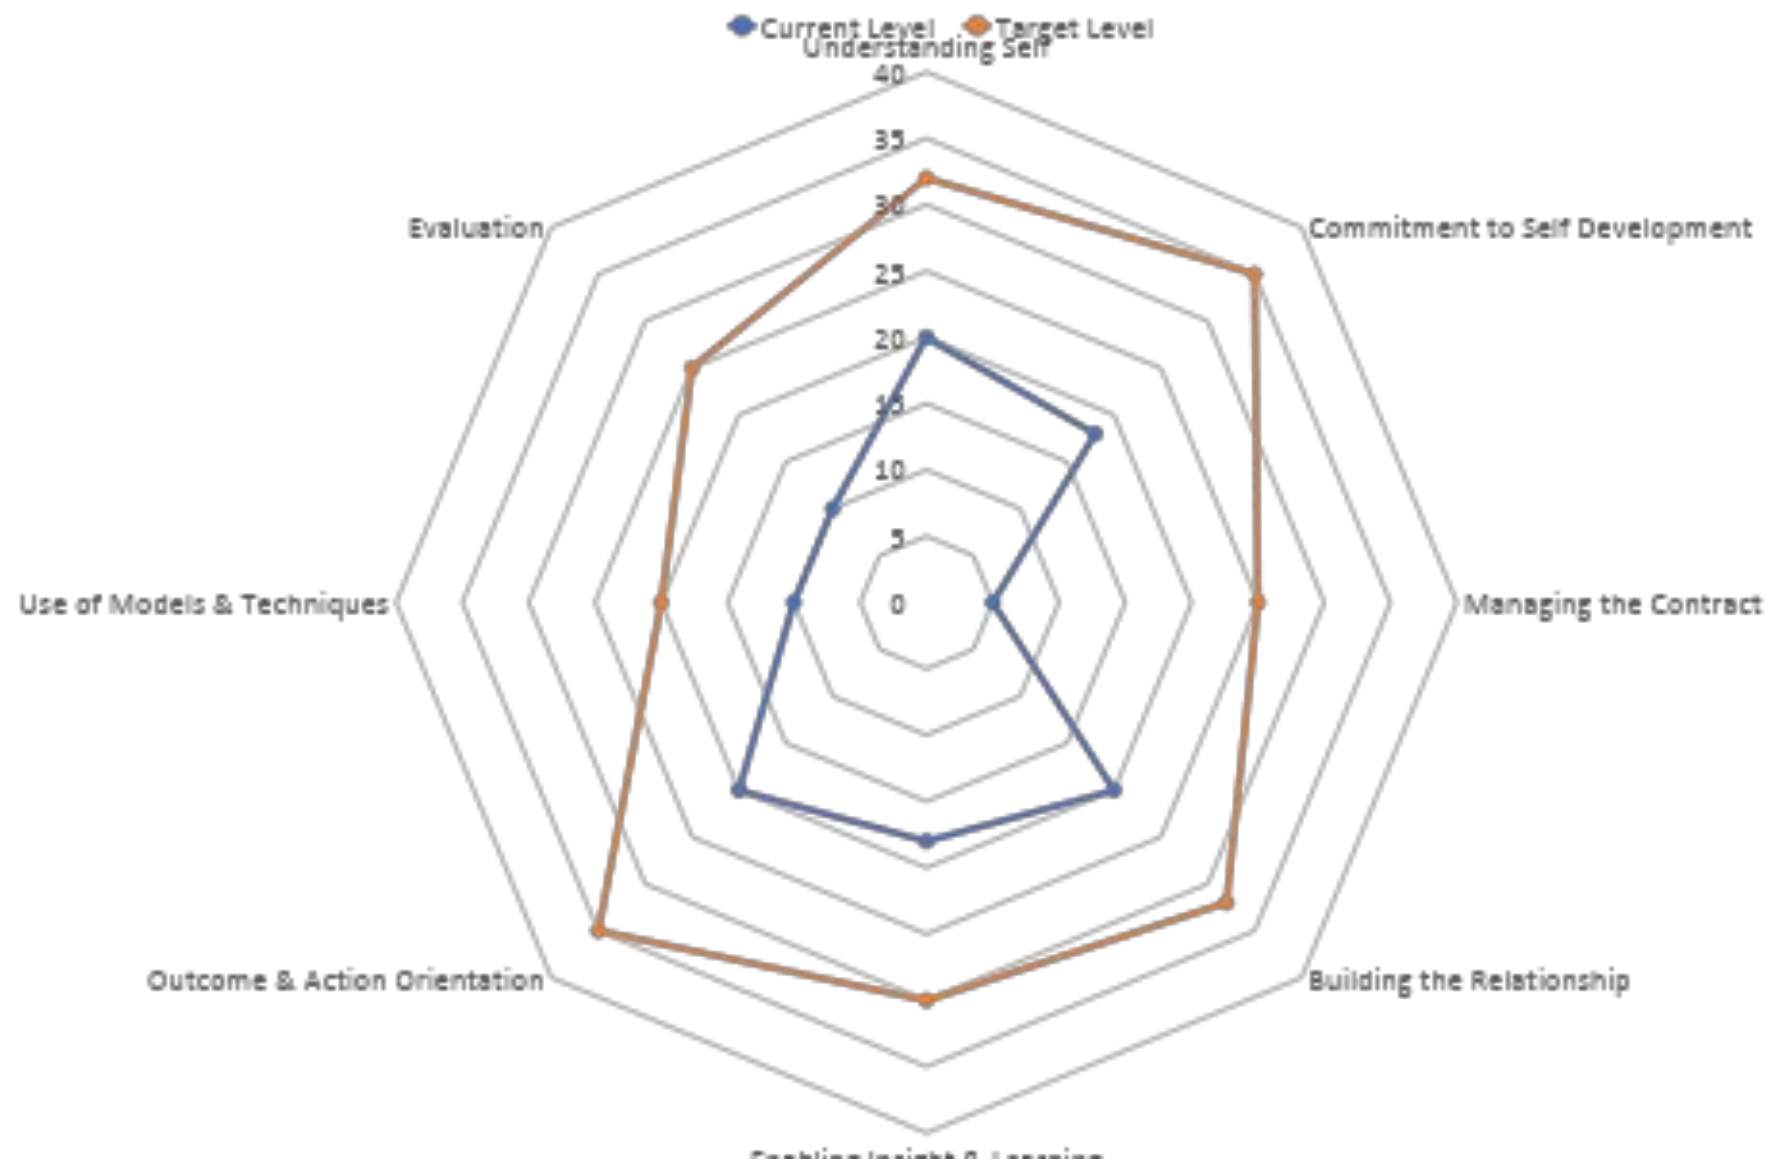

Competency Assessment for Community Climate Coaches

CCC Competency Assessment Overview

Current Level Transformation Competencies Target Level

All the documents within this project are published under the following creative commons licence: CC-BY-SA 4.0 International - <https://creativecommons.org/licenses/by-sa/4.0/>

Transformation Competency Assessment

Facilitation & Engagement Competency Assessment

Coaching Competency Assessment

CCC Sustainability Competency Assessment

CCC Scaling & Deepening Competency Assessment

Competency Development Pathways for Community Climate Coaches