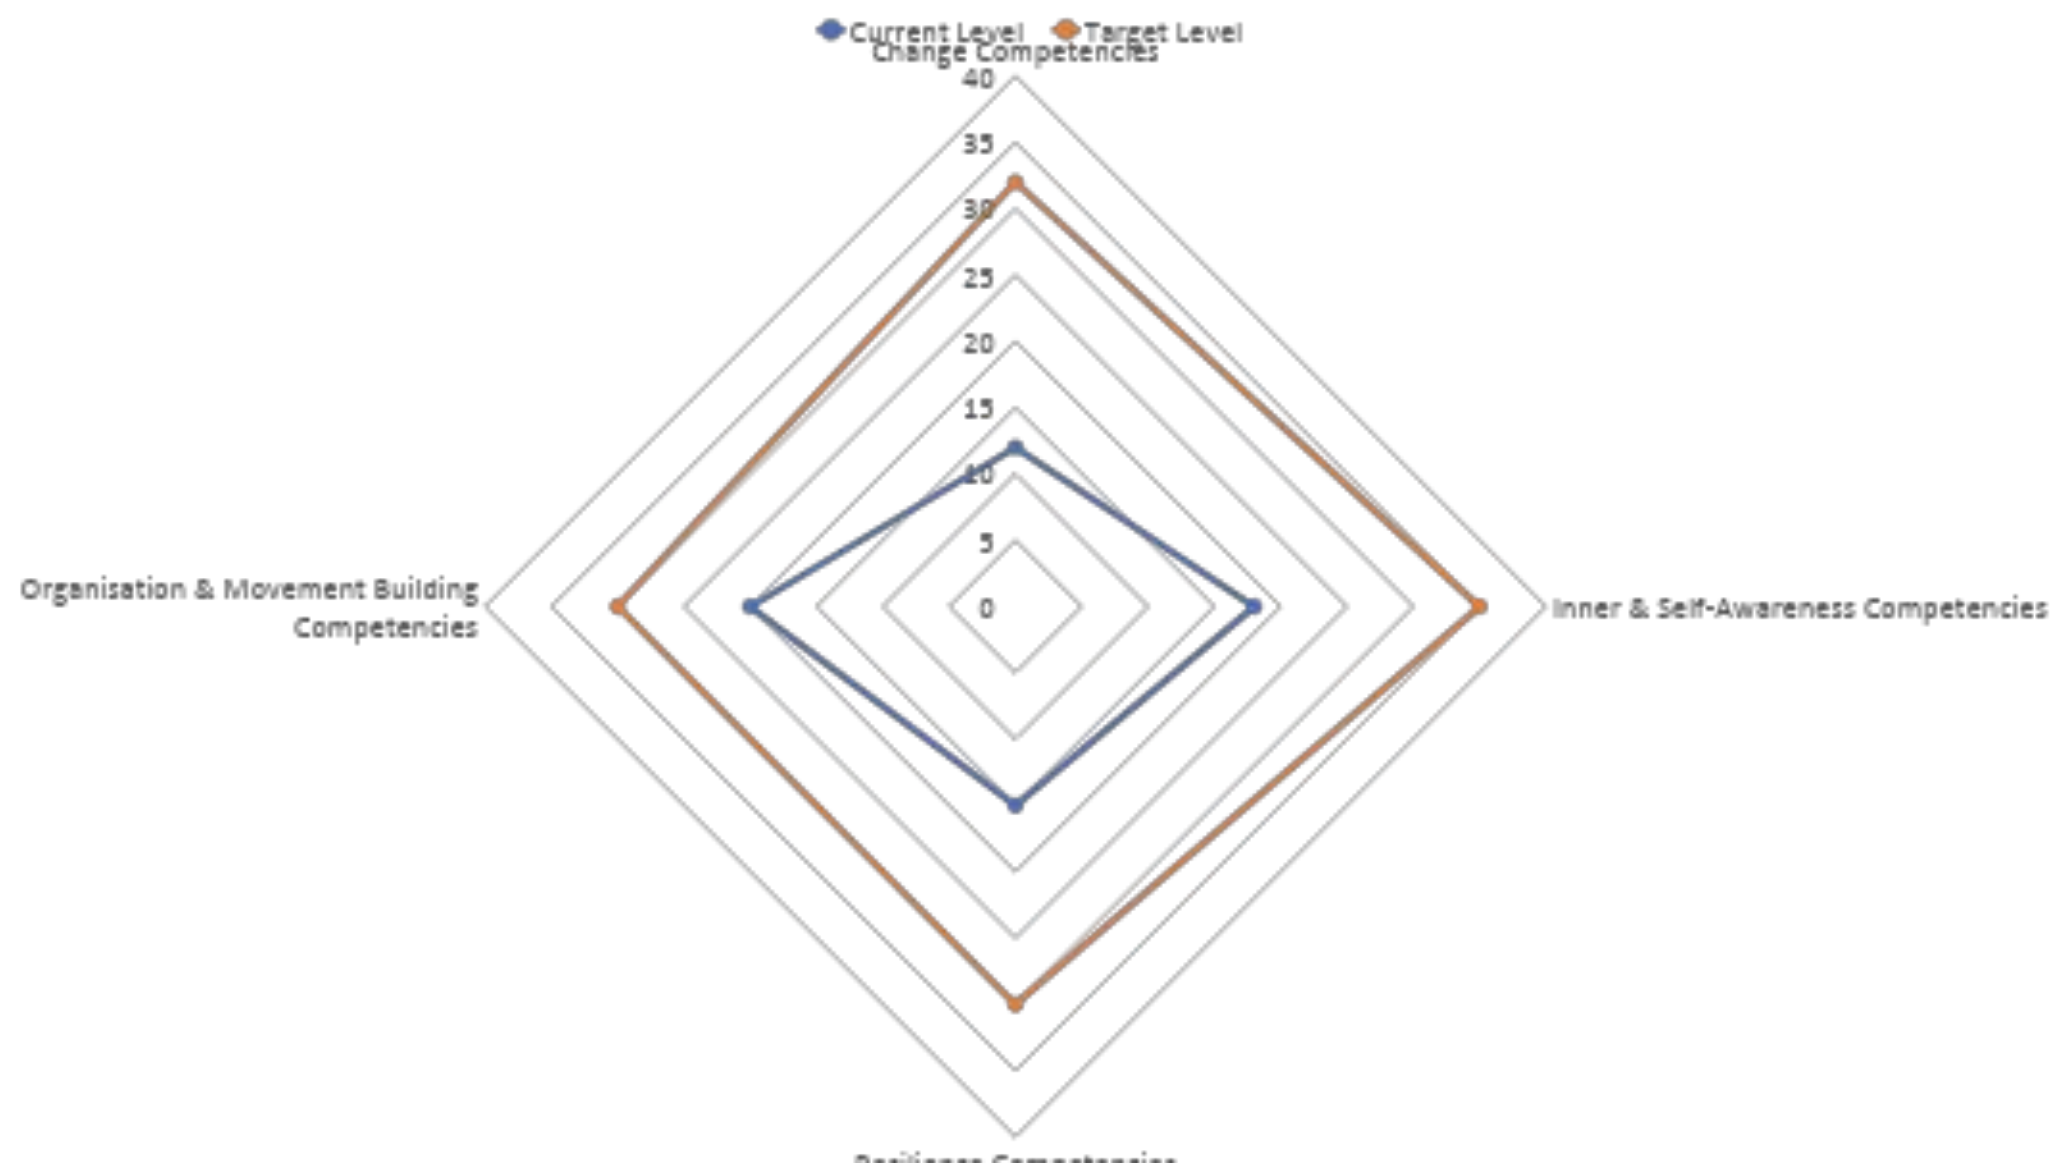

Transformation Competency Assessment