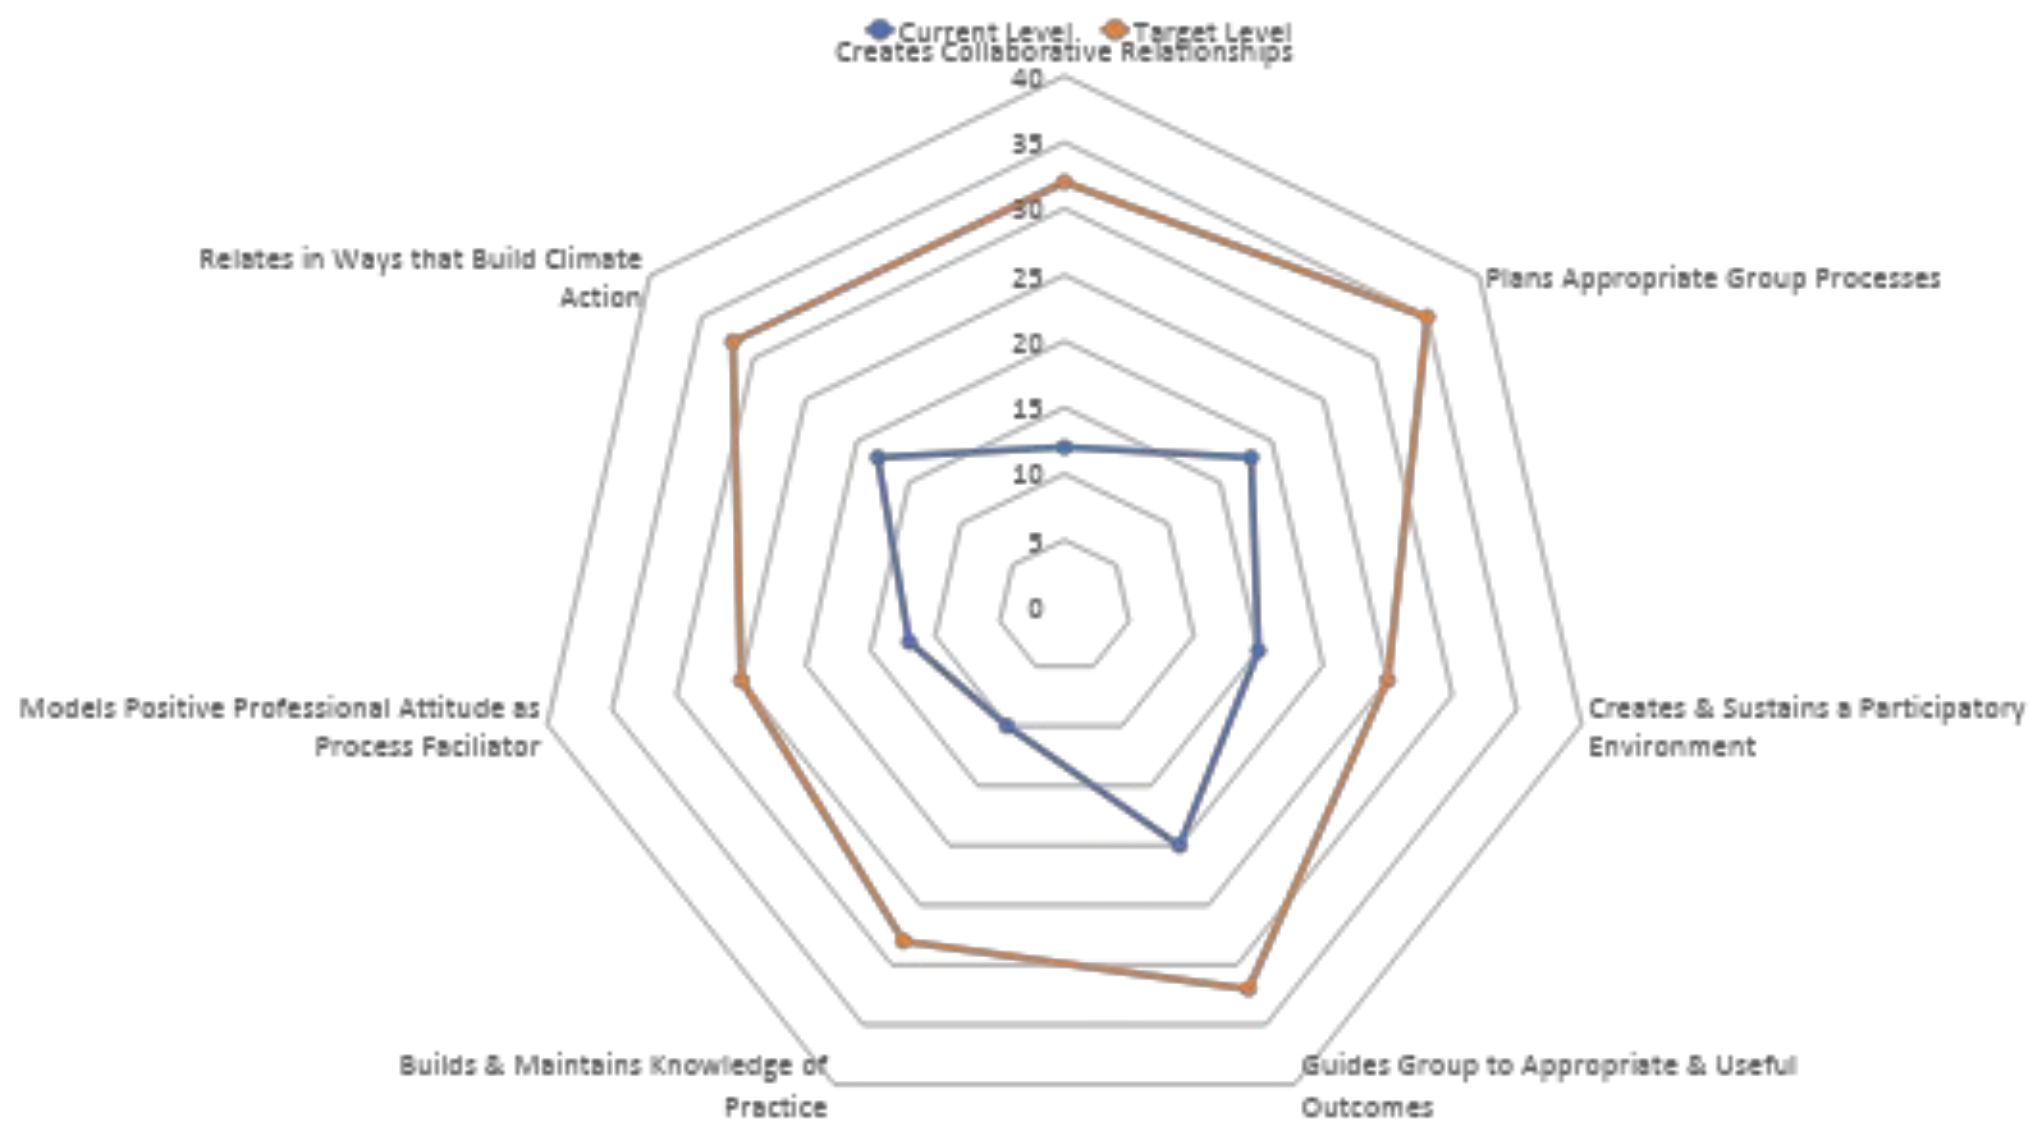

Competency Assessment for Community Climate Coaches

CCC Competency Assessment Overview

Current Level Transformation Competencies Target Level

All the documents within this project are published under the following creative commons licence: CC-BY-SA 4.0 International - <https://creativecommons.org/licenses/by-sa/4.0/>

Transformation Competency Assessment

Facilitation & Engagement Competency Assessment

Coaching Competency Assessment

CCC Sustainability Competency Assessment

CCC Scaling & Deepening Competency Assessment

Competency Development Pathways for Community Climate Coaches